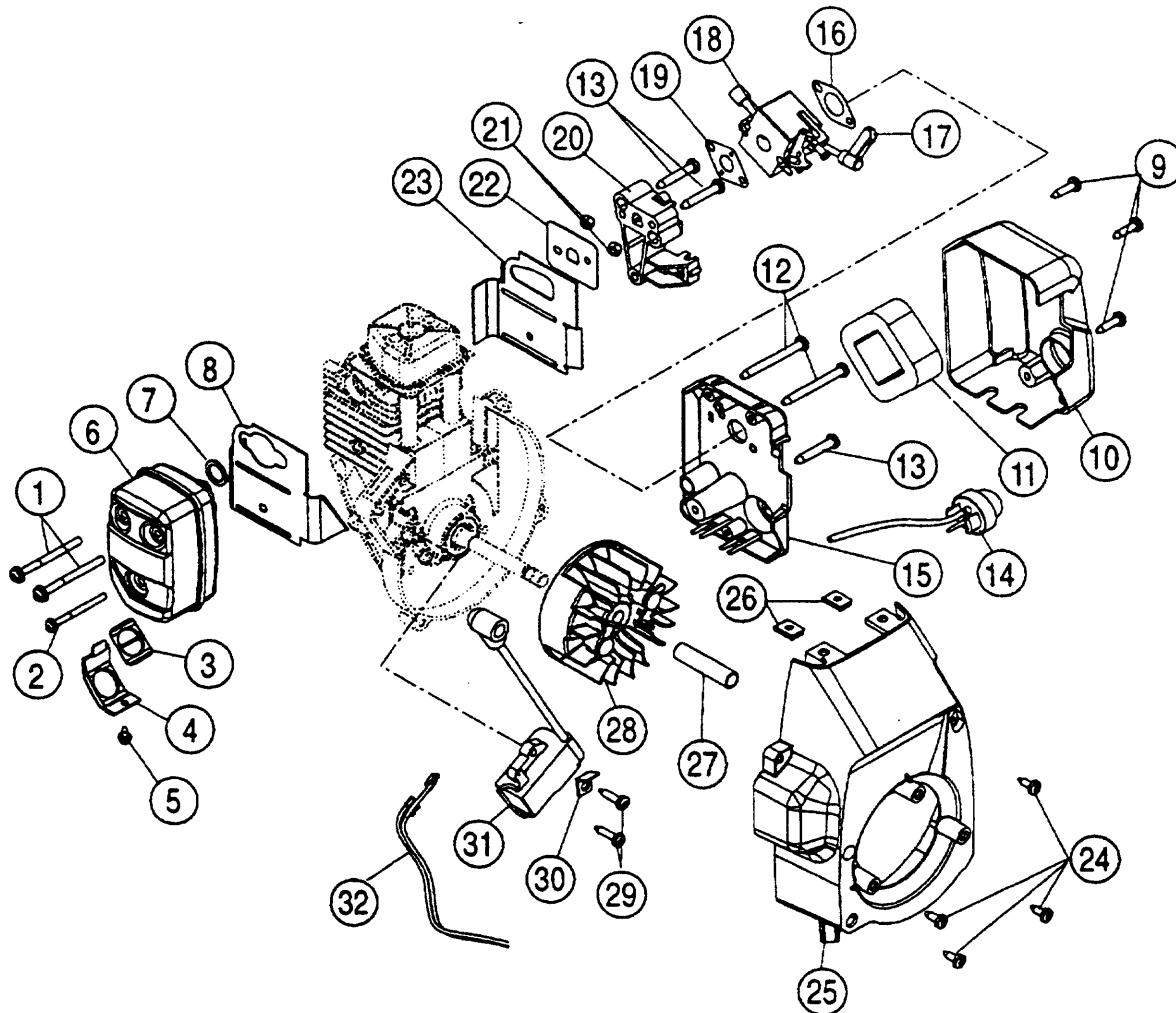

CARBURETOR & MUFFLER ASSEMBLIES - RYOBI 920r, 960r, 970r, 990r

(Serial no. 411088141 and greater)

<u>Item</u>	<u>Part No.</u>	<u>Description</u>	<u>Item</u>	<u>Part No.</u>	<u>Description</u>
1	181043	Screw, Muffler Mounting	20	181060	Insulator, Carb Mount
2	181044	Screw, Muffler Mounting	21	181034	Nut, Hex 5M
3	180890	Screen, Spark Arrestor	22	181061	Gasket, Intake
4	181045	Cover, Screen	23	181062	Baffle, Intake
5	181046	Screw, Screen Cover	24	181003	Screw, M5 X 18.7mm
6	181047	Muffler (includes items 1-5 & 7)	25	181063	Housing, Fan
7	181048	Gasket, Muffler	26	181064	Nut, Tinnerman
8	181049	Baffle, Muffler	27	181065	Spacer
9	181050	Screw, Air Filter Cover	28	153624	Flywheel
10	181051	Cover, Air Filter	29	181066	Screw, Module
11	180350	Filter, Air	30	611063	Tab, Ground
12	181052	Screw, Air Filter Base (52.5mm)	31	181067	Module, Ignition
13	181053	Screw, M5 X 29mm	32	181094	Lead, Wire 18" (2 required)
14	181054	Primer and Line Assembly	*	610676	Key, Flywheel
15	181055	Base, Air Filter	*	180142	Flywheel Starter Pawl Repair Kit
16	181056	Gasket	*	181068	O.E.M. Carburetor Repair Kit
17	181057	Lever, Choke	*	181069	Gasket-Diaphragm Repair Kit
18	181058	Carburetor W/Choke Lever			
19	181059	Gasket	*	not shown