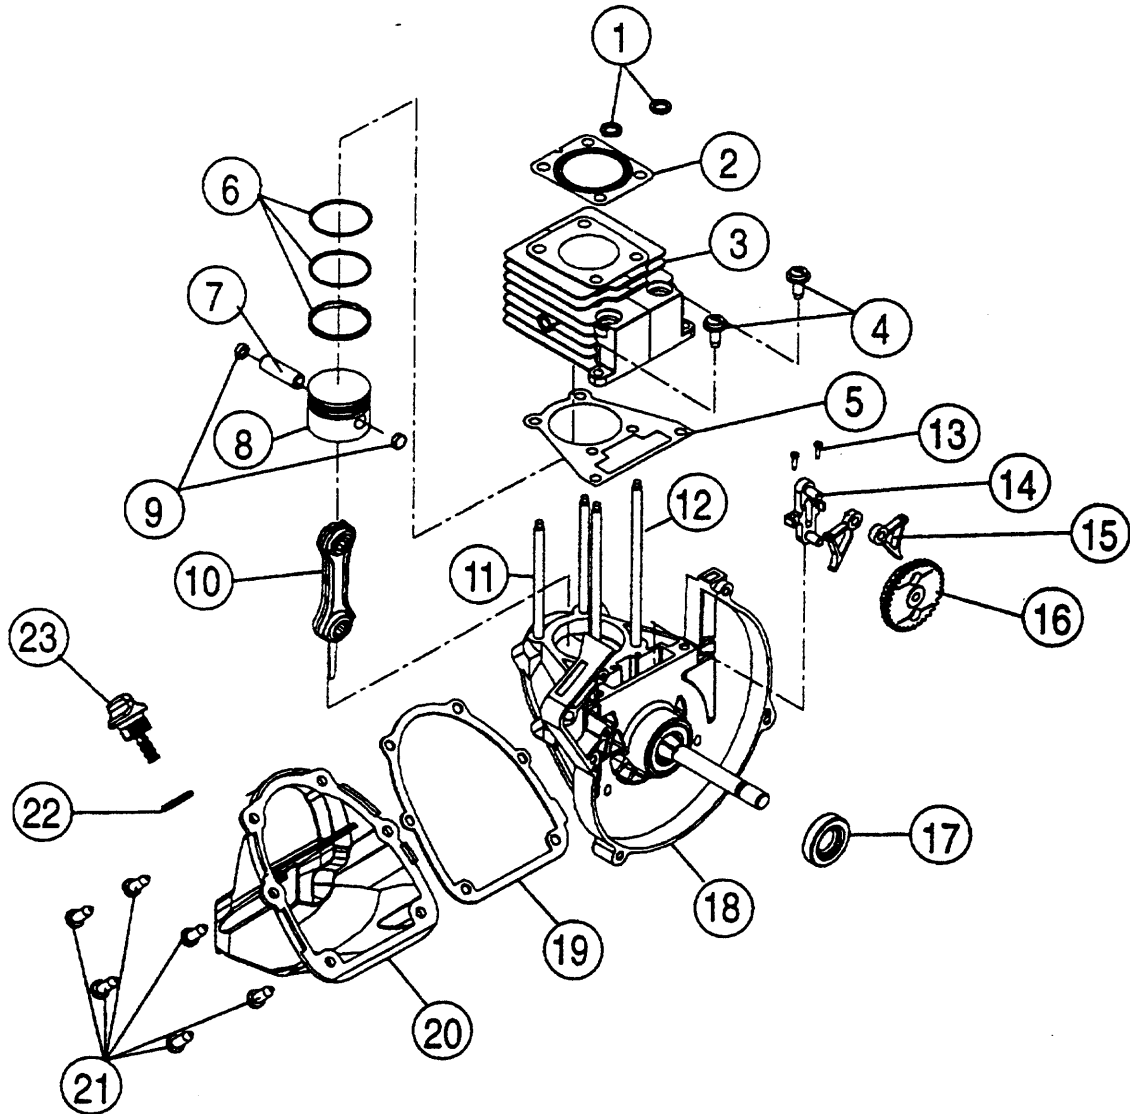

CYLINDER & CRANKCASE ASSEMBLY - RYOBI 920r, 960r, 970r, 990r

(Serial no. 411088141 and greater)

Item Part No. Description

1	181000	O-Ring, Push Rod Tube
2	181001	Gasket, Cylinder Head
3	181002	Cylinder
4	181003	Screw, M5 X 18.7mm
5	181004	Gasket, Cylinder
6	181005	Piston Ring Set
7	181006	Pin, Wrist
8	181007	Piston
9	181008	Button, Wrist Pin
10	181009	Rod, Connecting
11	181010	Cylinder Stud (83.5mm)
12	181011	Cylinder Stud (115.5mm)
13	181012	Screw, Cam Bracket
14	181013	Bracket, Cam

Item Part No. Description

15	181014	Follower, Cam
16	181015	Cam Gear
17	181016	Seal
18	181017	Crankcase W/Power Shaft (includes items 11, 12 & 17)
19	181018	Gasket, Oil Pan
20	181019	Pan, Oil
21	181020	Screw, M5 X 15.8mm (6 required)
22	181021	O-Ring
23	181022	Plug, Oil Fill (includes item 22)
*	181023	Piston and Rod Assembly (items 6-10)
*	181024	Engine Gasket Kit
*		not shown

CYLINDER HEAD ASSEMBLY - RYOBI 920r, 960r, 970r, 990r

(Serial no. 411088141 and greater)

<u>Item</u>	<u>Part No.</u>	<u>Description</u>
1	181025	Screw, Valve Cover
2	181026	Hose, Breather
3	181027	Breather Assembly
4	181028	Cover, Valve
5	181029	Gasket, Valve Cover
6	181030	Nut, Rocker Adjusting
7	181031	Pivot, Rocker Arm
8	181032	Arm, Rocker
9	181033	Rod, Push
10	181034	Nut, Hex 5M
11	181035	Washer
12	181036	Guide, Push Rod
13	181037	Retainer, Valve Spring
14	181038	Spring, Valve
15	181039	Head, Cylinder
16	181040	Valve
17	180852	Spark Plug
*	181041	Cylinder Head Assembly (items 13-16)
*	181042	Short Block Assembly (all items from pages 2 & 3)
*		not shown

Item	Part No.	Description
12	181076	Retainer, Starter Pulley
13	181077	Screw, M4 X 12.7mm
14	181078	Retainer, Rope Guide
15	611061	Guide, Rope
16	181079	Handle, Starter
17	181080	Screw, Fuel Tank Bracket
18	181081	Bracket, Fuel Tank
19	181082	Tank, Fuel (includes items 20, 22 & 23)
20	181083	Cap, Fuel
21	181084	Pad, Fuel Tank
22	181085	Fuel Line Assembly W/Filter
23	181086	Line, Fuel Return