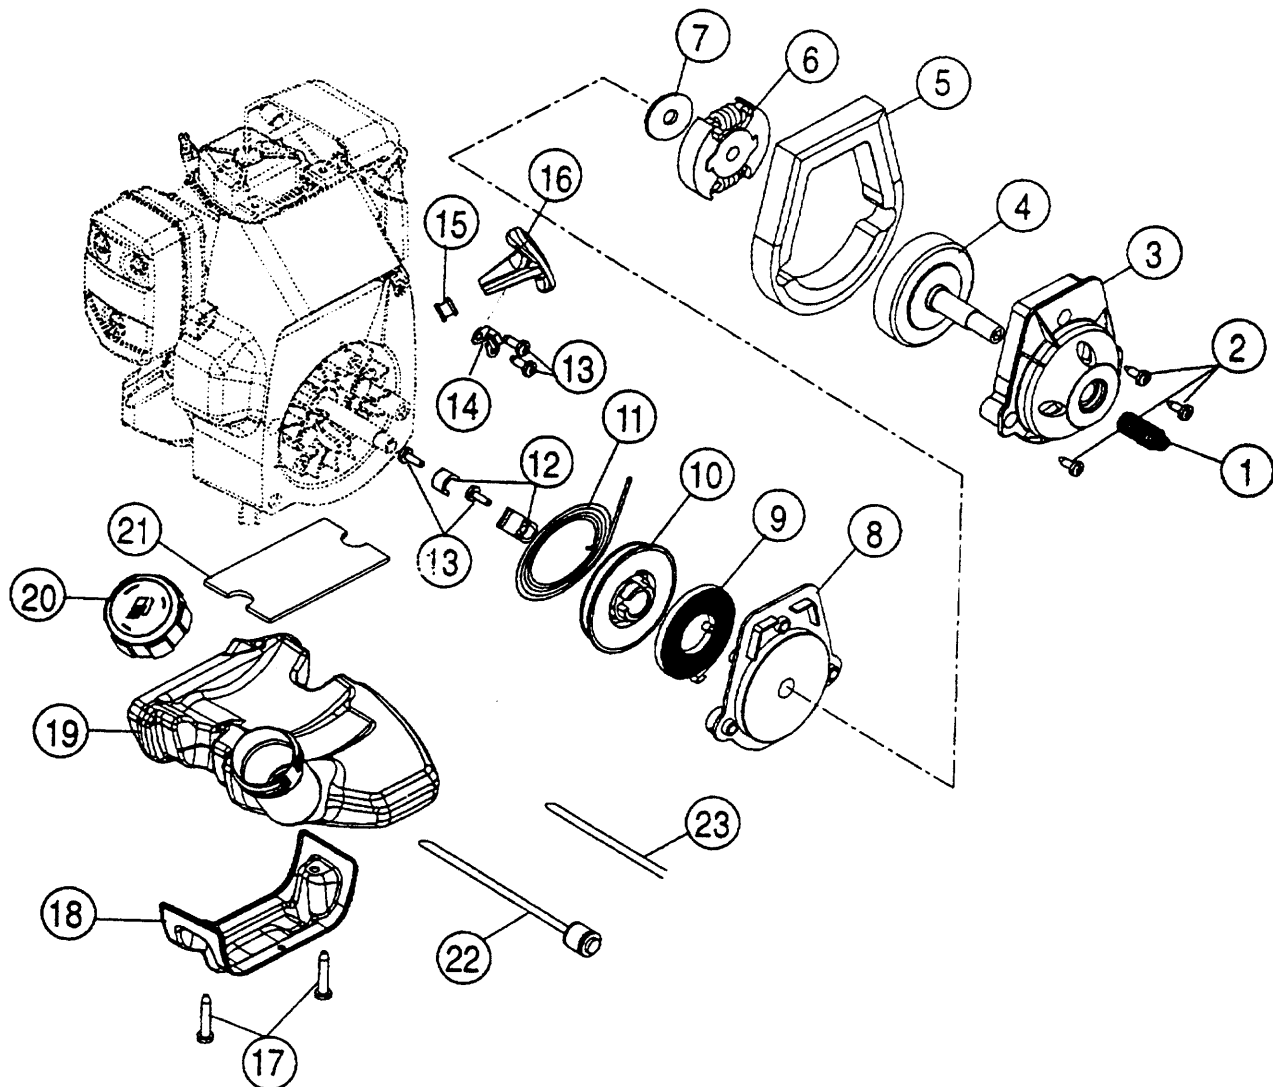

CLUTCH, STARTER MODULE & FUEL TANK ASSEMBLIES -

RYOBI 920r, 960r, 970r, 990r

(Serial no. 411088141 and greater)

Item	Part No.	Description
1	612468	Spring, Compression
2	181070	Screw, M5 X 32mm
3	181071	Housing, Clutch
4	180232	Drum, Clutch
*	181102	Clutch Housing Assembly W/Drum (items 3 & 4)
5	181072	Isolator
6	181073	Clutch
7	181074	Washer, Clutch
*	181087	Starter Module Assembly (items 8-13, 15 & 16)
8	181075	Housing, Starter
9	613102	Spring, Starter
10	180535	Pulley, Starter
11	613103	Rope, Starter

Item	Part No.	Description
12	181076	Retainer, Starter Pulley
13	181077	Screw, M4 X 12.7mm
14	181078	Retainer, Rope Guide
15	611061	Guide, Rope
16	181079	Handle, Starter
17	181080	Screw, Fuel Tank Bracket
18	181081	Bracket, Fuel Tank
19	181082	Tank, Fuel (includes items 20, 22 & 23)
20	181083	Cap, Fuel
21	181084	Pad, Fuel Tank
22	181085	Fuel Line Assembly W/Filter
23	181086	Line, Fuel Return

* not shown