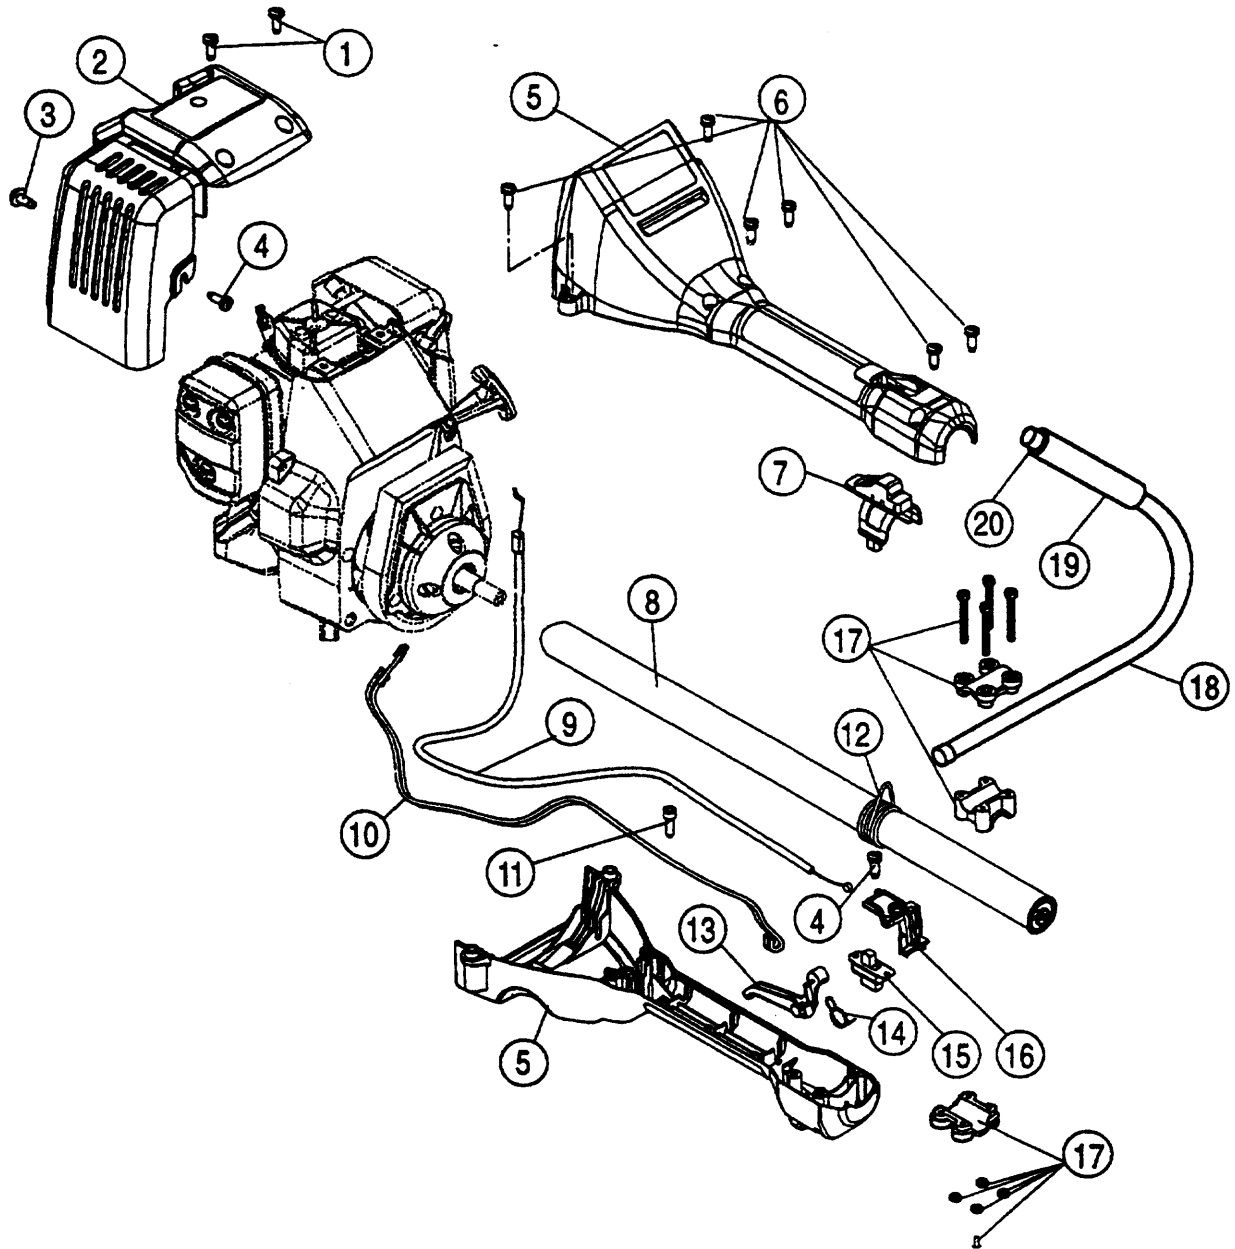

Item Part No. Description

15	181014	Follower, Cam
16	181015	Cam Gear
17	181016	Seal
18	181017	Crankcase W/Power Shaft (includes items 11, 12 & 17)
19	181018	Gasket, Oil Pan
20	181019	Pan, Oil
21	181020	Screw, M5 X 15.8mm (6 required)
22	181021	O-Ring
23	181022	Plug, Oil Fill (includes item 22)
*	181023	Piston and Rod Assembly (items 6-10)
*	181024	Engine Gasket Kit
*		not shown

CLUTCH, STARTER MODULE & FUEL TANK ASSEMBLIES -

RYOBI 920r, 960r, 970r, 990r

(Serial no. 411088141 and greater)

Item	Part No.	Description
1	612468	Spring, Compression
2	181070	Screw, M5 X 32mm
3	181071	Housing, Clutch
4	180232	Drum, Clutch
*	181102	Clutch Housing Assembly W/Drum (items 3 & 4)
5	181072	Isolator
6	181073	Clutch
7	181074	Washer, Clutch
*	181087	Starter Module Assembly (items 8-13, 15 & 16)
8	181075	Housing, Starter
9	613102	Spring, Starter
10	180535	Pulley, Starter
11	613103	Rope, Starter

Item	Part No.	Description
12	181076	Retainer, Starter Pulley
13	181077	Screw, M4 X 12.7mm
14	181078	Retainer, Rope Guide
15	611061	Guide, Rope
16	181079	Handle, Starter
17	181080	Screw, Fuel Tank Bracket
18	181081	Bracket, Fuel Tank
19	181082	Tank, Fuel (includes items 20, 22 & 23)
20	181083	Cap, Fuel
21	181084	Pad, Fuel Tank
22	181085	Fuel Line Assembly W/Filter
23	181086	Line, Fuel Return

* not shown

HANDLE & UPPER BOOM ASSEMBLY - RYOBI 920r, 960r, 970r, 990r
 (Serial no. 411088141 and greater)

Item	Part No.	Description
1	181020	Screw, M5 X 15.8mm
2	181088	Cover, Engine
3	181089	Screw, M5 X 15.78mm SEMS
4	181104	Screw, Engine Cover
5	181090	Handle, Assembly
3	181070	Screw, M5 X 32mm
7	181091	Slide, Switch
3	181092	Housing, Upper Drive (920r, 970r, and 990r only)
3	181105	Housing, Upper Drive (960r only)
9	181093	Cable, Throttle
10	181094	Lead, Wire 18" (2 required)