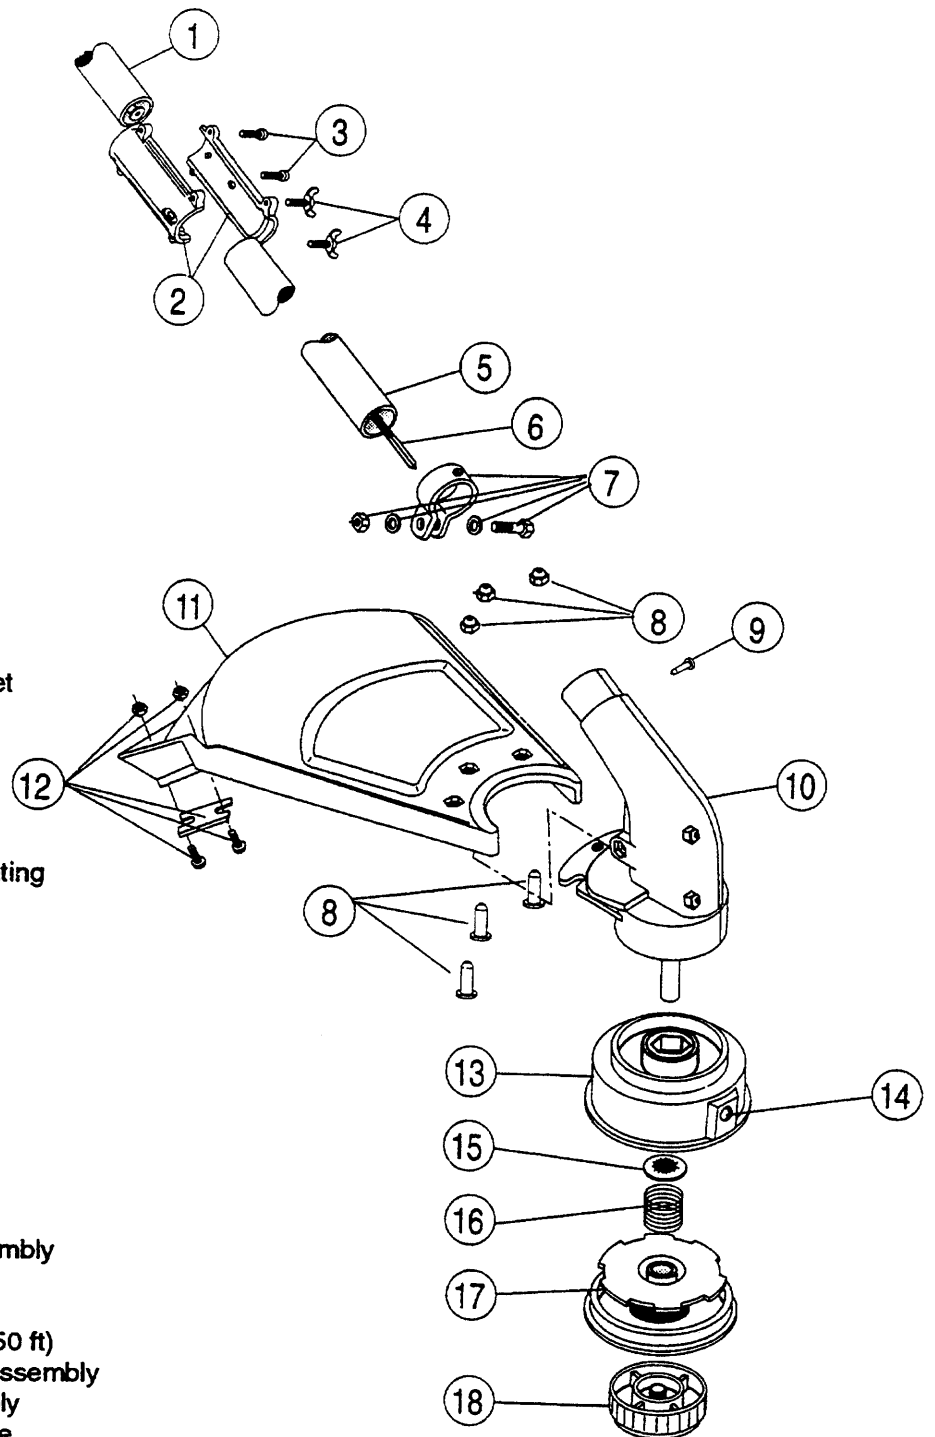

LOWER BOOM & CUTTING HEAD ASSEMBLY - RYOBI 970r

(Serial no. 411088141 and greater)

Item	Part No.	Description
1	181092	Housing, Upper Drive
2	683605	Split Boom Coupling Set
3	683606	Screw, Coupling Set
4	683607	Screw, Wing (qty 2)
5	180689	Housing, Lower Drive
6	683608	Shaft, Flexible Drive
7	153597	Clamp Assembly
8	180547	Hardware, Guard Mounting
9	145569	Screw, Anti-Rotation
10	180549	Gearbox
11	180548	Guard, Cutting Head (includes item 12)
12	180553	Blade Assembly
13	153619	Spool, Outer W/Eyelet (includes item 15)
14	145566	Eyelet
15	610660	Retainer
16	610317	Spring
17	153600	Reel, Inner
18	153066	Bump Head Knob Assembly

Optional Accessories

- 610375 Monoflail Cutting Line (50 ft)
- 153577 Spool and Line (30 ft) Assembly
- 682075 Shoulder Strap Assembly
- 181100 Oil, SAE 30 100ml Bottle
- 181101 Spout, Oil Fill
- 180897 Complete Cutting Head
  (items 13, 14, 16-18)

* not shown