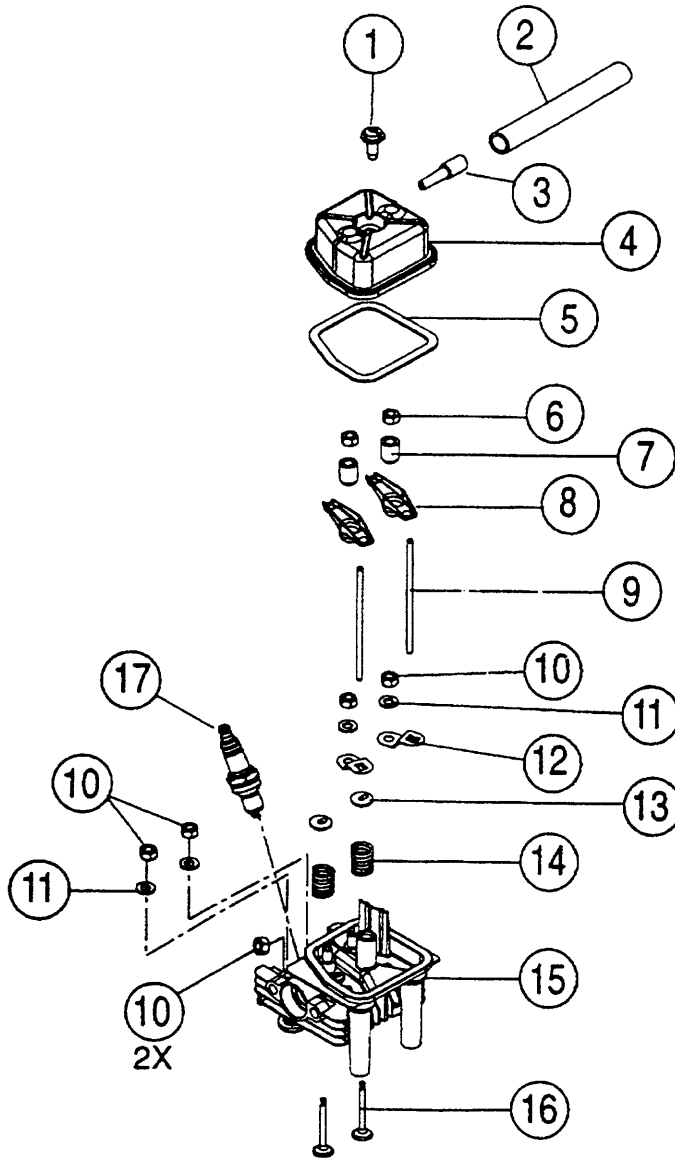

CYLINDER & CRANKCASE ASSEMBLY - RYOBI 920r, 960r, 970r, 990r

(Serial no. 411088141 and greater)

Item Part No. Description

1	181000	O-Ring, Push Rod Tube
2	181001	Gasket, Cylinder Head
3	181002	Cylinder
4	181003	Screw, M5 X 18.7mm
5	181004	Gasket, Cylinder
6	181005	Piston Ring Set
7	181006	Pin, Wrist
8	181007	Piston
9	181008	Button, Wrist Pin
10	181009	Rod, Connecting
11	181010	Cylinder Stud (83.5mm)
12	181011	Cylinder Stud (115.5mm)
13	181012	Screw, Cam Bracket
14	181013	Bracket, Cam

Item Part No. Description

15	181014	Follower, Cam
16	181015	Cam Gear
17	181016	Seal
18	181017	Crankcase W/Power Shaft (includes items 11, 12 & 17)
19	181018	Gasket, Oil Pan
20	181019	Pan, Oil
21	181020	Screw, M5 X 15.8mm (6 required)
22	181021	O-Ring
23	181022	Plug, Oil Fill (includes item 22)
*	181023	Piston and Rod Assembly (items 6-10)
*	181024	Engine Gasket Kit
*		not shown

CYLINDER HEAD ASSEMBLY - RYOBI 920r, 960r, 970r, 990r

(Serial no. 411088141 and greater)

<u>Item</u>	<u>Part No.</u>	<u>Description</u>
1	181025	Screw, Valve Cover
2	181026	Hose, Breather
3	181027	Breather Assembly
4	181028	Cover, Valve
5	181029	Gasket, Valve Cover
6	181030	Nut, Rocker Adjusting
7	181031	Pivot, Rocker Arm
8	181032	Arm, Rocker
9	181033	Rod, Push
10	181034	Nut, Hex 5M
11	181035	Washer
12	181036	Guide, Push Rod
13	181037	Retainer, Valve Spring
14	181038	Spring, Valve
15	181039	Head, Cylinder
16	181040	Valve
17	180852	Spark Plug
*	181041	Cylinder Head Assembly (items 13-16)
*	181042	Short Block Assembly (all items from pages 2 & 3)
*		not shown

Item	Part No.	Description
12	181076	Retainer, Starter Pulley
13	181077	Screw, M4 X 12.7mm
14	181078	Retainer, Rope Guide
15	611061	Guide, Rope
16	181079	Handle, Starter
17	181080	Screw, Fuel Tank Bracket
18	181081	Bracket, Fuel Tank
19	181082	Tank, Fuel (includes items 20, 22 & 23)
20	181083	Cap, Fuel
21	181084	Pad, Fuel Tank
22	181085	Fuel Line Assembly W/Filter
23	181086	Line, Fuel Return